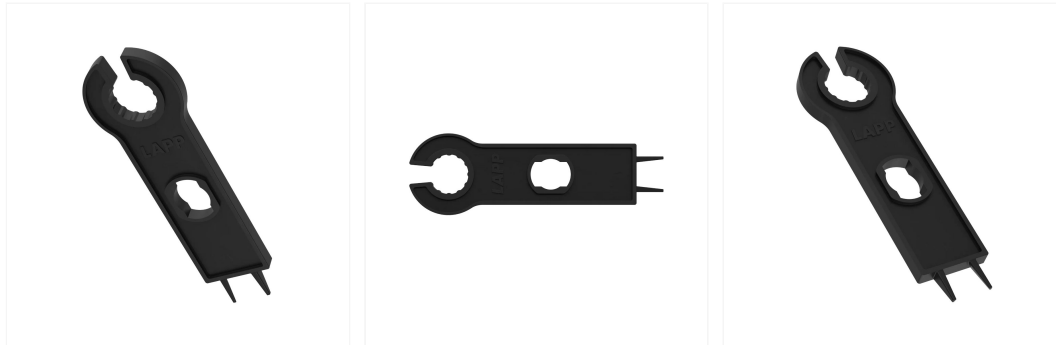

EPIC® SOLAR 4 GEN2 ASSEMBLY TOOL**Article No.:** 44428276`${ctx.productData.top5String}`**Details****Benefits**

- Lightweight and space-saving tool which combines two functions in one practical tool.
- Available as a set with 2 assembly tools.

Application

- For assembling and disassembling EPIC® SOLAR 4 GEN2 solar connectors.

Notes

Unless specified otherwise, the product values shown are rated values at room temperature. You can receive additional values, such as tolerances, upon request if they are available and have been released for publication.

Remarks**Technical Data****General information**

Brand

EPIC®

Product type	Assembly tool
Delivery Unit	2

Electrical parameters**Product design**

Colour description	black
--------------------	-------

Product features**Certifications and standards**